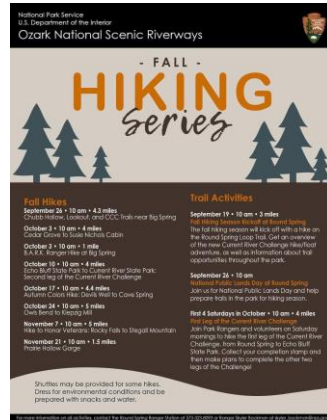

2020 Rundown

- 2020 was a year for the opportunity to restructure.
- The off trail committees worked on plans for how to strengthen and grow the Ozark Trail Association.
- E&O currently has 11 active volunteers & a new Committee Chair.

We were able to make it out to a couple in person events late in the year including the Fall Bazaar at Echo Bluff State Park and one of the day hikes during the Fall Hiking Series alongside Ozark National Scenic Riverways.